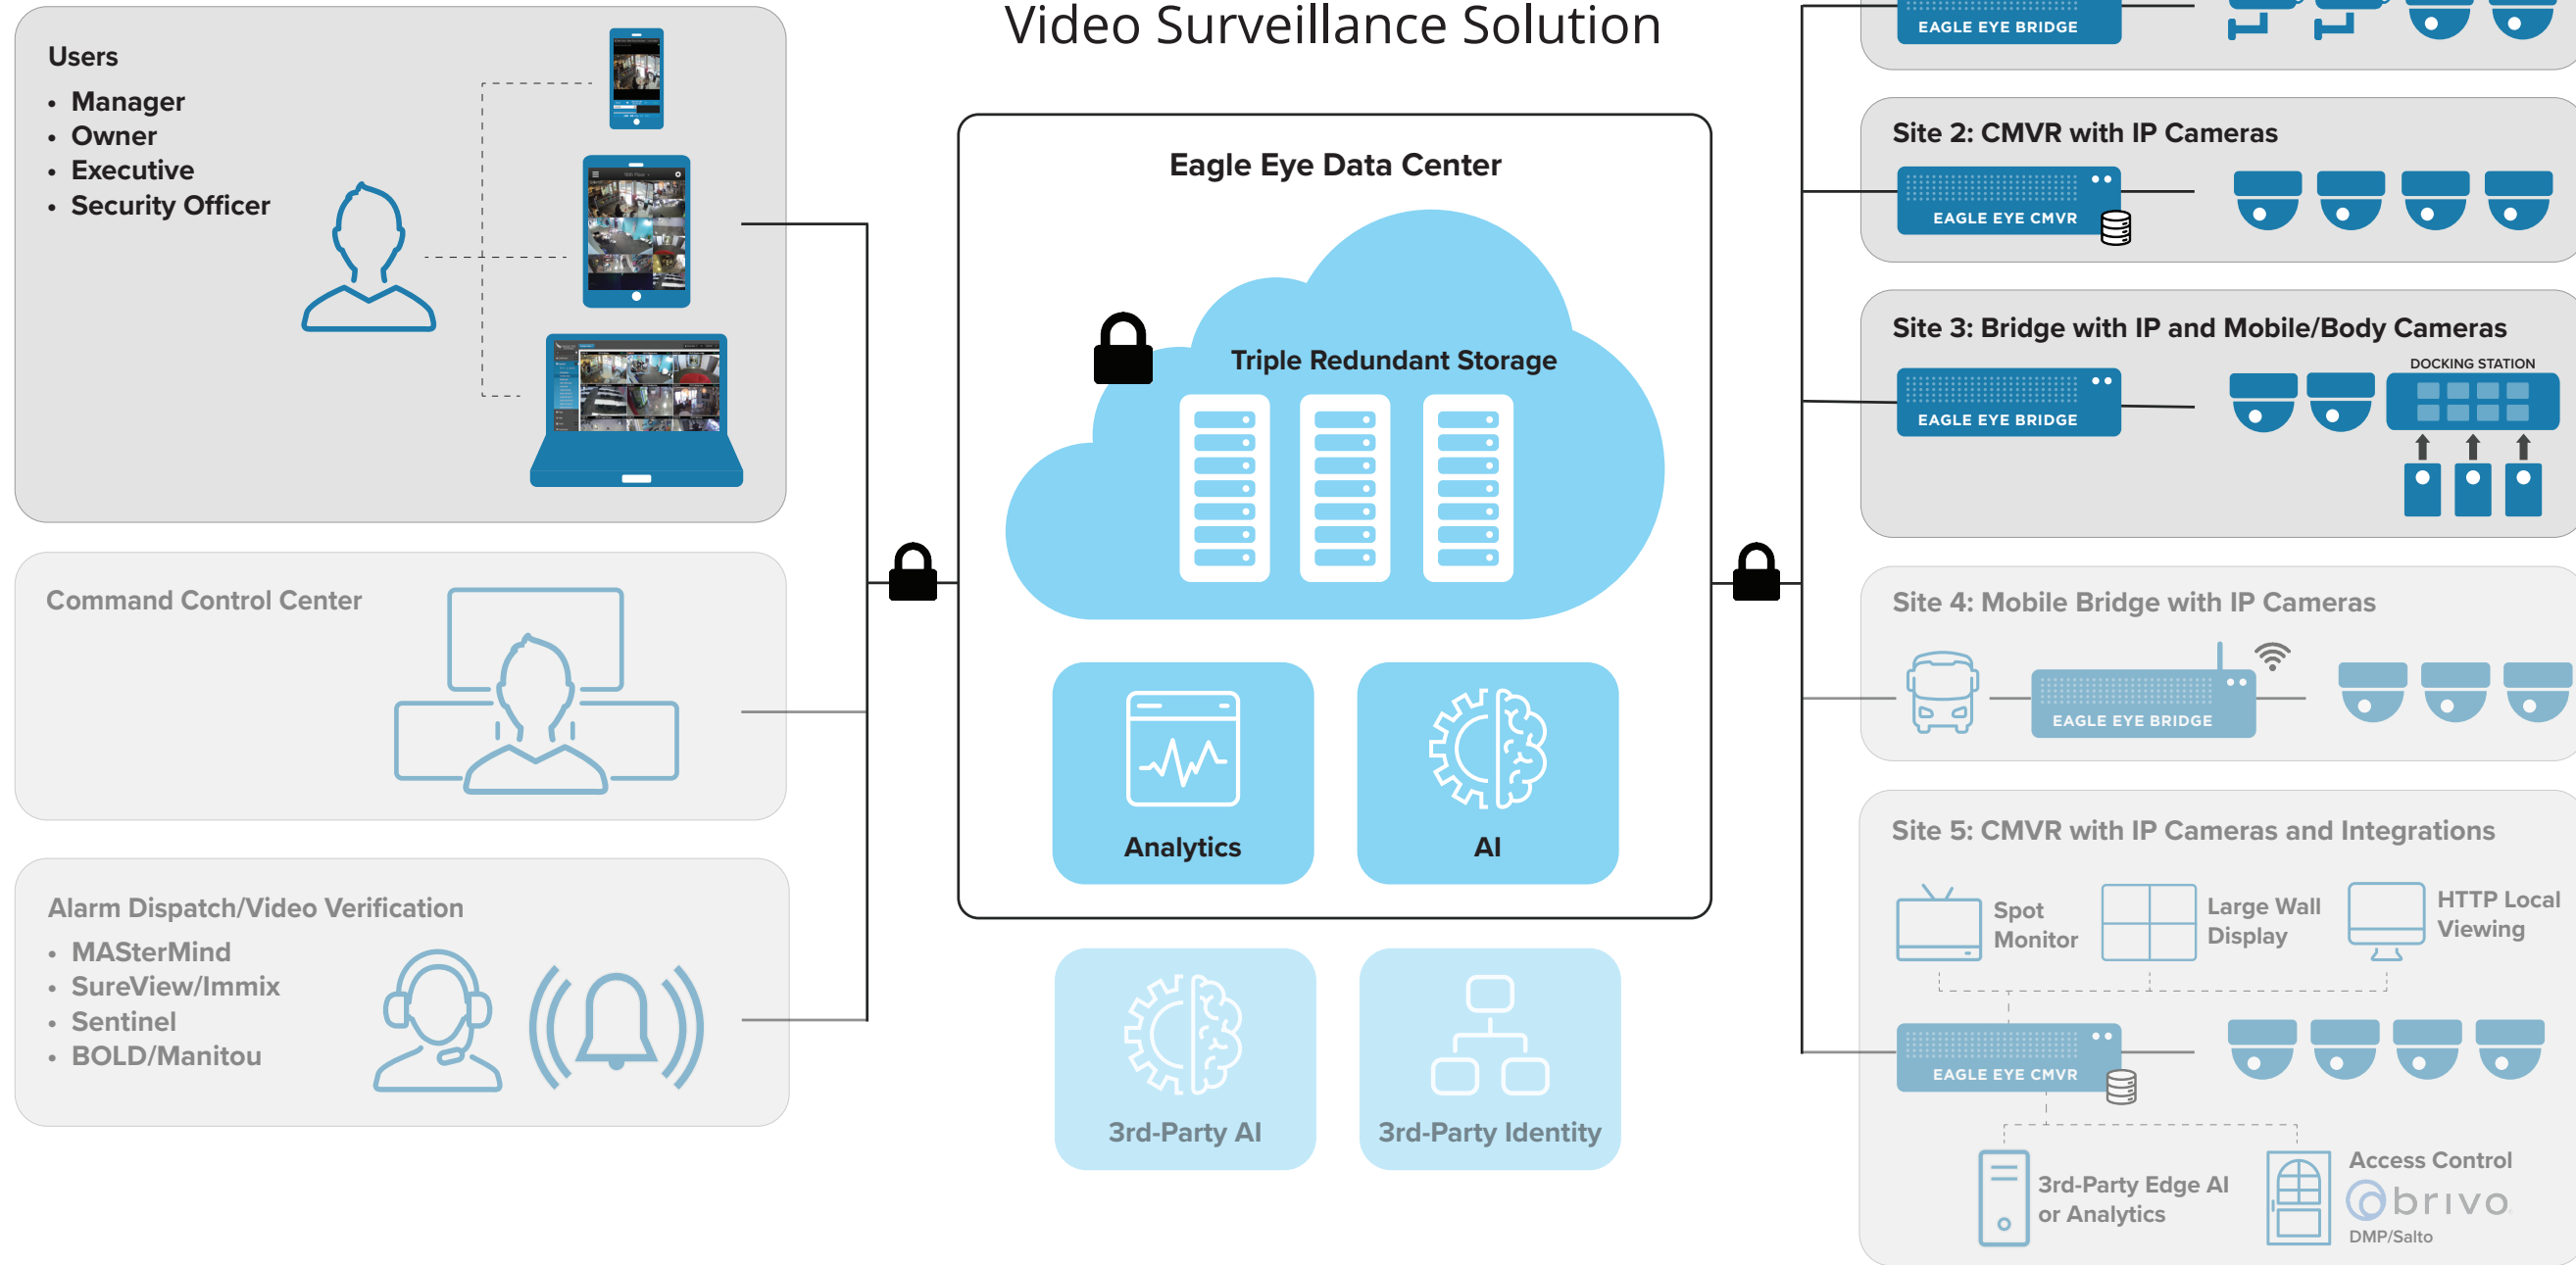

The Eagle Eye Cloud VMS

#1 Comprehensive Cloud Video Surveillance Solution

The Eagle Eye Cloud VMS is suitable for businesses with multiple locations needing to securely access their video anytime, anywhere. Eagle Eye's open architecture means expansive camera compatibility, robust solutions integration and Machine Learning and Artificial Intelligence readiness.

+1-512-473-0500
sales@een.com
www.een.com

Retail

- Centralized management
- View multiple locations with a single sign-on
- Make smarter business decisions with video analytics

Retail Service

- Remotely track user activity
- Delegate or revoke user access in real-time
- Can be quickly scaled based on changing security needs

Quick Serve Restaurant

- Flexible, user-friendly and built around your budget
- View multiple locations and manage staff remotely
- Monitor customer satisfaction

Multi-Tenant Residence

- Manage geographically disperse locations
- Migrate analog cameras to the Cloud without the need to replace or rewire cameras

Office

- View video with custom layouts by floor or function
- Monitor facilities (even after-hours) with mobile viewing and motion alerts

Education

- Keep students, faculty and staff safe with an accessible, cybersecure solution
- Video can be shared with first-responders as needed