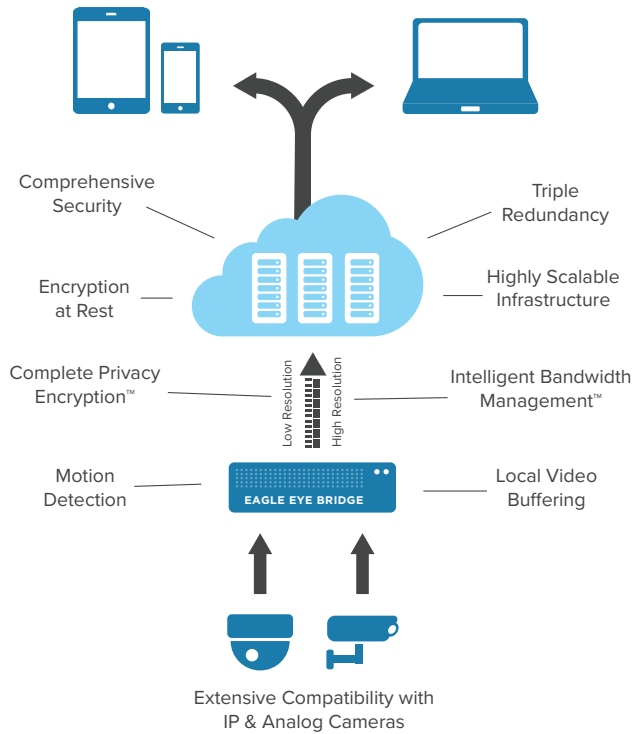

EAGLE EYE COMBO BRIDGE 310/410

COMBO BRIDGE FEATURES

NETWORK FEATURES

- Automatic network configuration
- Secure camera network (dual network ports)
- No inbound connections needed
- Packet loss detection/reporting
- Network disconnected alerts

MANAGEMENT FEATURES

- Remote management
- Automatic camera discovery
- Automatic camera configuration
- Advanced motion detection
- Local video buffering
- Configuration synced to Cloud
- Camera trouble alerts
- Internet outage alerts
- Fully cloud managed

EAGLE EYE NETWORKS SUPPORT

Eagle Eye believes support is paramount to our customers' and partners' success. Standard support is free of charge with an active subscription.

Standard Support

- Replacement of Bridge at no cost
- 24/7 email and web support
- 8am to 8pm ET phone support

Concierge Support

- Next business day cross-shipment for Bridge replacement
- Replacement of Bridges even when damage is caused by customer
- 24/7 phone, email, and web support

MODEL	Bridge 310	Bridge 410
Number of Cameras	8 Analog Cameras or 16 HD IP Cameras	16 Analog Cameras or 32 HD IP Cameras
Size	16.8" x 12" x 1.7"	16.8" x 12" x 1.7"
Power Supply	Single Power Supply	Single Power Supply
Power	100-240 AC 145 Watts	100-240 AC 165 Watts
Cooling Fans	3 Cooling Fans	3 Cooling Fans
Network Ports	Dual Gigabit	Dual Gigabit
Local Video Connectors	HDMI/DVI	HDMI/DVI
BNC Connectors	8 BNC Connectors	16 BNC Connectors
Temperature Range	0 - 35° C 32 - 35° F	0 - 35° C 32 - 35° F
Humidity Range	0 - 70%	0 - 70%
Safety Certifications	FCC, UL, PSE, CE, CCC (S&E)	FCC, UL, PSE, CE, CCC (S&E)
Analog Format	NTSC or PAC	NTSC or PAC

Eagle Eye Networks delivers the first on-demand cloud based security and business intelligence video management system (VMS) providing both cloud and on-premise recording. Eagle Eye also provides a cloud video API for integrations and application development. The Eagle Eye Platform offers secure, encrypted recording, camera management, mobile viewing and alerts – all 100% cloud managed.