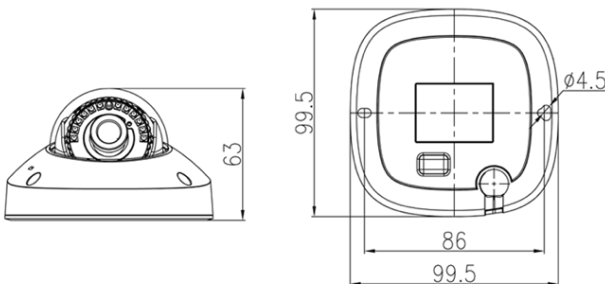

Key Features

- > 4 Megapixel
- > Mini-Dome, Integrated Microphone
- > Durable All-Aluminum Housing
- > Fixed Lens, 2.8mm or 3.6mm
- > Wide Dynamic Range
- > Night Vision Smart IR, IR LEDs, 15m range
- > Triple RTSP Streams

Dimension Drawing

Eagle Eye Part Numbers

EN-CDUM-008a	Eagle Eye Camera DM08 Outdoor Mini Dome 4MP, IR, IP66, 3.6mm Lens, POE
EN-CDUM-008b	Eagle Eye Camera DM08b Outdoor Mini Dome 4MP, IR, IP66, 2.8mm Lens, POE
EN-RRC01	Eagle Eye Camera Rapid Replacement
EN-CABX-005	Eagle Eye Camera Junction Box BX005 (DM08, DD07 to DD11, DE02)
EN-CAWA-001	Eagle Eye Camera Wall Arm WA001 (DD07 to D11, DE02, DM08)
EN-CAPM-001	Eagle Eye Camera Pole Mount PM001 (BX002, BX003, BX004)

Camera

Pixels	4 MP
Resolutions	2592×1520/2560×1440/2304×1296/ 1920×1080/1280×720 @25/30fps
Lens	2.8/3.6mm lens
Darksight	IR LEDs, 15m range (49.2ft)
Field of View	100°
Dynamic Range	WDR (120dB) and HLC/BLC
Digital Noise Reduction	2D/3D DNR with defog
Digital Image Stabilization	Automatic
Applications	Best for small indoor areas: stock rooms, lobbies, hallways, elevators, IT closets, storage rooms, entrances, interview rooms
Image Sensor	1/3" progressive scan CMOS
Iris	Fixed
Shutter Speed	1/5s to 1/20000s
Min Illumination	Color 0.05 Lux; IR on 0 Lux

Physical/Power

Power	DC 12V/Power Over Ethernet (IEEE 802.3af)
Power Consumption	3.5W IR off, 6W IR on
Operating Temperature	-30°C to +55°C (-22°F to 131°F)
Operating Humidity	0% – 90% RH
Waterproof	IP66, IK08
Approvals	CE/FCC
Dimensions	99.5 x 99.5 x 63mm (3.92 x 3.92 x 2.48in)
Weight	370g (13.05oz)
Housing	All Aluminum