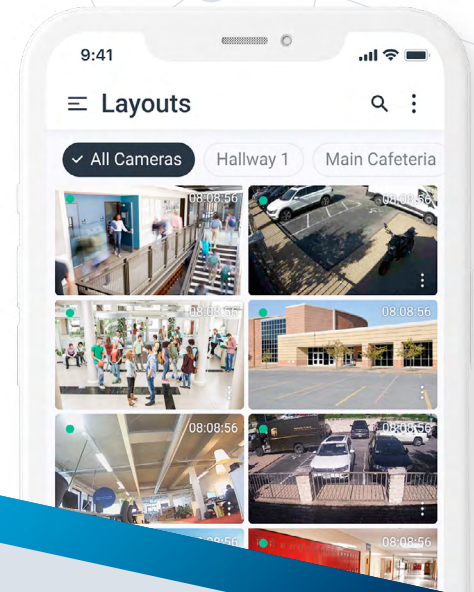

CLOUD VIDEO SURVEILLANCE

K-12 School Solution

Centralized Cloud Video Surveillance for K-12 Schools

Schools often need to do a lot with a little, operating under budgetary constraints and with limited staff. When it comes to security, an easy-to-install system that even non-technical staff can learn to use makes all the difference.

Our best-in-class video management system (VMS) makes it easy to work with your existing cameras so you can save big on infrastructure. Cutting-edge technology and easy-to-use software accessible from anywhere ensure your students' safety and streamline your operations. AI-powered functionality, the first-of-its-kind Eagle Eye 911 Camera Sharing feature, and other must-have features are available at your fingertips. Eagle Eye Networks helps you protect your students and staff and free up your precious resources to focus on education.

Create a safer learning environment for students and staff.

- Share selected cameras automatically with emergency call centers should a true crisis arise.
- Get valuable operational insights from advanced AI analytics.
- Work with the cameras you already have in place.
- Securely view footage from multiple cameras on your smartphone, tablet, or laptop.
- Set up your security system and train staff quickly and easily.

911 Camera Sharing

In a crisis, seconds matter. Now you can provide real-time situational awareness during 911 calls, with a direct camera link to an emergency communication center (ECC). You designate the specific cameras that you want to connect with telecommunicators — but if the unthinkable happens, a direct visual link to 911 telecommunicators can help keep first responders prepared with the information they need.