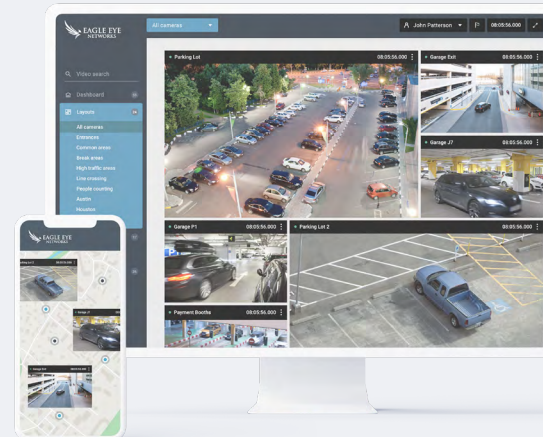

## Uses for Camera Direct

Businesses looking for cost-effective surveillance and needing 1-6 cameras per location.

Locations with a small camera count.

Eagle Eye customers needing a single camera in a new location.

## Eagle Eye direct-to-cloud video surveillance

Eagle Eye Camera Direct connects cameras without an Eagle Eye Bridge/CMVR and is ideal for businesses requiring only a few cameras at each location. You can easily add and populate your new cameras' MAC addresses simply by scanning a QR code. And once the system is up and running, you enjoy the benefits of cloud synchronization. Even if the network goes down or a camera is damaged or stolen, your video is safely encrypted and stored in the cloud for easy access.

Leverage the benefits of the award-winning Eagle Eye Cloud VMS:

- **Secure cloud storage**  
Retain encrypted video with triple cloud redundancy for secure and easy access.
- **Automatic updates**  
Receive continuous system updates via the cloud connection.
- **Remote access**  
Access a full resolution stream of live and recorded video from anywhere in the world.
- **Cloud management**  
Update user access, retention, resolution of your cameras, and more at any time.
- **Artificial intelligence**  
Find people or vehicles immediately with cloud-based AI features like Smart Video Search and Smart Layouts.
- **Motion detection**  
Configure and get motion detection events on live and recorded video.
- **Notifications**  
Get notifications if motion is detected or a camera goes offline.